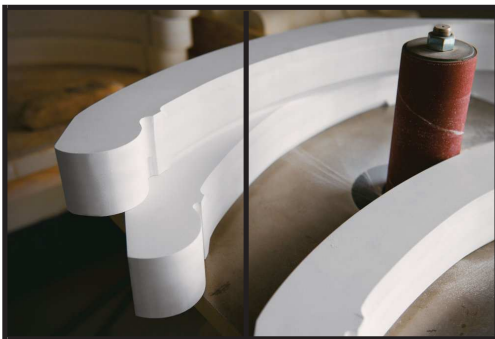

Save The Green... use green products...

ShorelineMillwork.com

Cellular PVC Building Products **the First Choice for Builders and Home Owners...**

Cellular PVC is a perfect replacement for wood in building design and trim products. It will never rot, split or crack. It is better than clear and premium lumber. It is ideal for exterior design products and is perfect for trimboard, fascias, casing, soffits, columns, window trim, millwork, moulding and more. Talk to your Shoreline representative or visit us at ShorelineMillwork.com.

Our Building Products are virtually
Maintenance-Free

and install quickly, saving you labor.
Give your business the competitive edge.

Shoreline Millwork is your premiere source for exterior and interior Cellular PVC Products.

www.ShorelineMillwork.com

Cellular PVC will not swell, rot, crack, split or delaminate like wood, MDF, or MDO. It is lightweight, moisture resistant, resistant to insects and many chemicals, and less susceptible to warp.